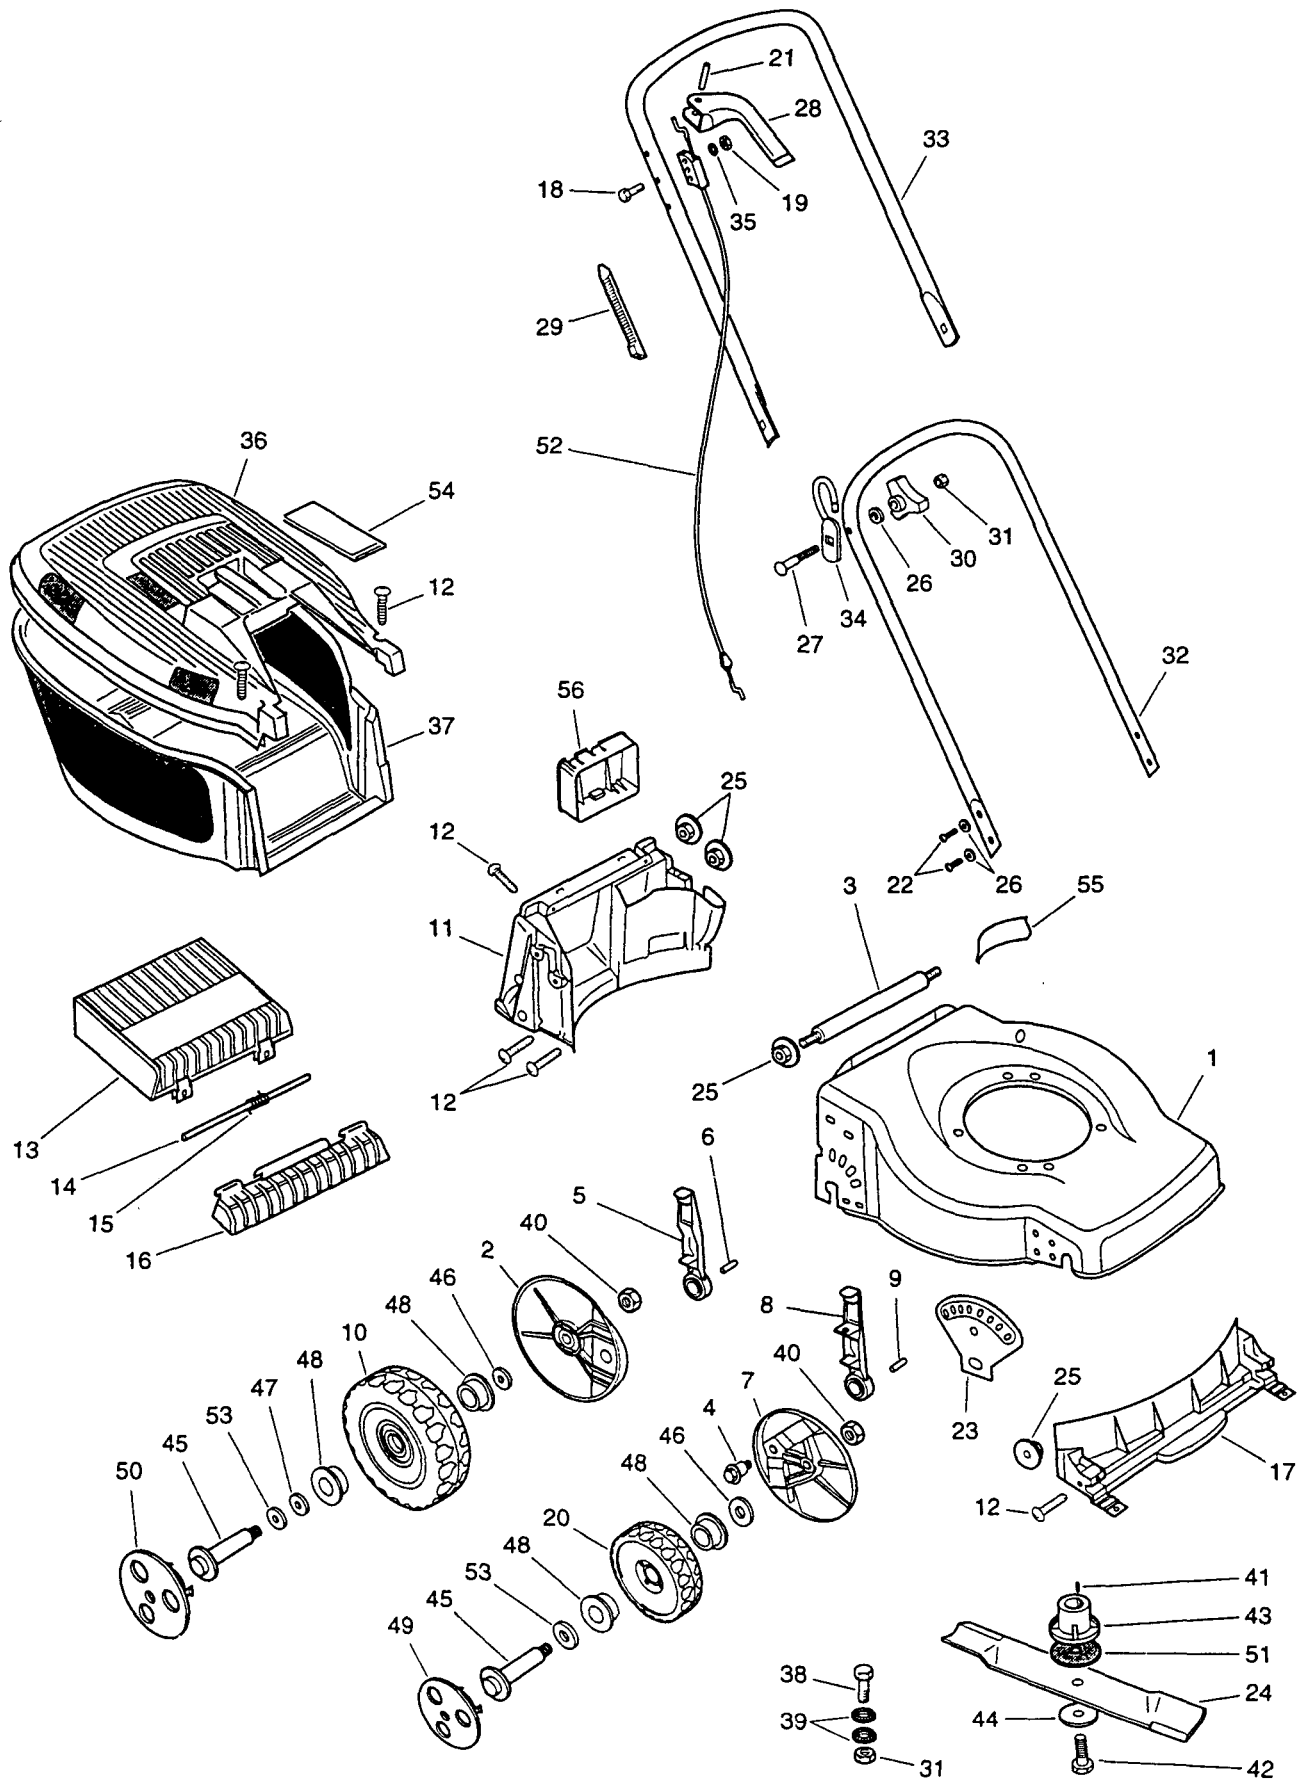

Lawn Mac Model ML 533

Lawn Mac Model ML 533

Item	Part No	Description	Item	Part No	Description
1.	349.196.035-10	Deck	29.	329.491.138-01	Cable Holder
2.	329.496.195-01	Wheel Lever	30.	329.493.812-01	Knob
3.	349.196.070-08	Reinforcement	31.	329.960.017-08	Nut
4.	329.496.092-08	Shoulder Bolt	32.	349.196.007-01	Lower Handle Tube
5.	349.296.023-01	Spring Lever	33.	349.196.184-01	Upper Handle Tube
6.	349.196.024-08	Key	34.	329.495.271-01	Rope Clamp
7.	329.496.194-01	Wheel Lever	35.	329.970.010-08	Washer
8.	349.296.021-01	Spring Lever	36.	349.196.060-01	Upper Grass Box
9.	349.196.025-08	Key	37.	349.196.061-10	Lower Grass Box
10.	329.496.193-01	Wheel	38.	329.900.182-08	Bolt
11.	349.196.002-01	Rear Baffle	39.	329.920.137-00	Grip Washer
12.	329.499.079-08	Screw	40.	329.491.890-08	Security Nut
13.	349.196.057-10	Rear Flap	41.	329.490.853-00	Key
14.	349.194.730-08	Shaft for Rear Flap	42.	329.491.849-08	Blade Bolt
15.	329.496.058-08	Spring for Rear Flap	43.	329.496.180-00	Blade Mount
16.	349.196.056-10	Rear Flap Fixing	44.	329.493.379-00	Disk Washer
17.	349.196.001-01	Front Baffle	45.	329.493.898-08	Wheel Bolt
18.	329.911.287-08	Screw	46.	349.190.115-08	Washer
19.	329.960.015-08	Nut	47.	329.496.190-08	Washer
20.	349.196.192-01	Wheel	48.	329.493.888-00	Ball Bearing
21.	329.495.267-00	Key	49.	349.196.088-10	Hub Cap
22.	329.900.431-08	Bolt	50.	349.196.089-10	Hub Cap
23.	349.196.019-08	Sector	51.	329.493.378-00	Fibre Ring
24.	329.490.005-00	Blade	52.	329.496.104-00	OPC Cable
25.	329.496.091-08	Nut	53.	329.493.294-00	Disk Washer
26.	329.970.012-08	Washer	54.	329.496.150-01	Cap
27.	329.493.813-08	Logscrew	55.	349.196.004-01	Transmission Cap
28.	329.495.268-01	Lever OPC	56.	349.196.005-01	Battery Holder